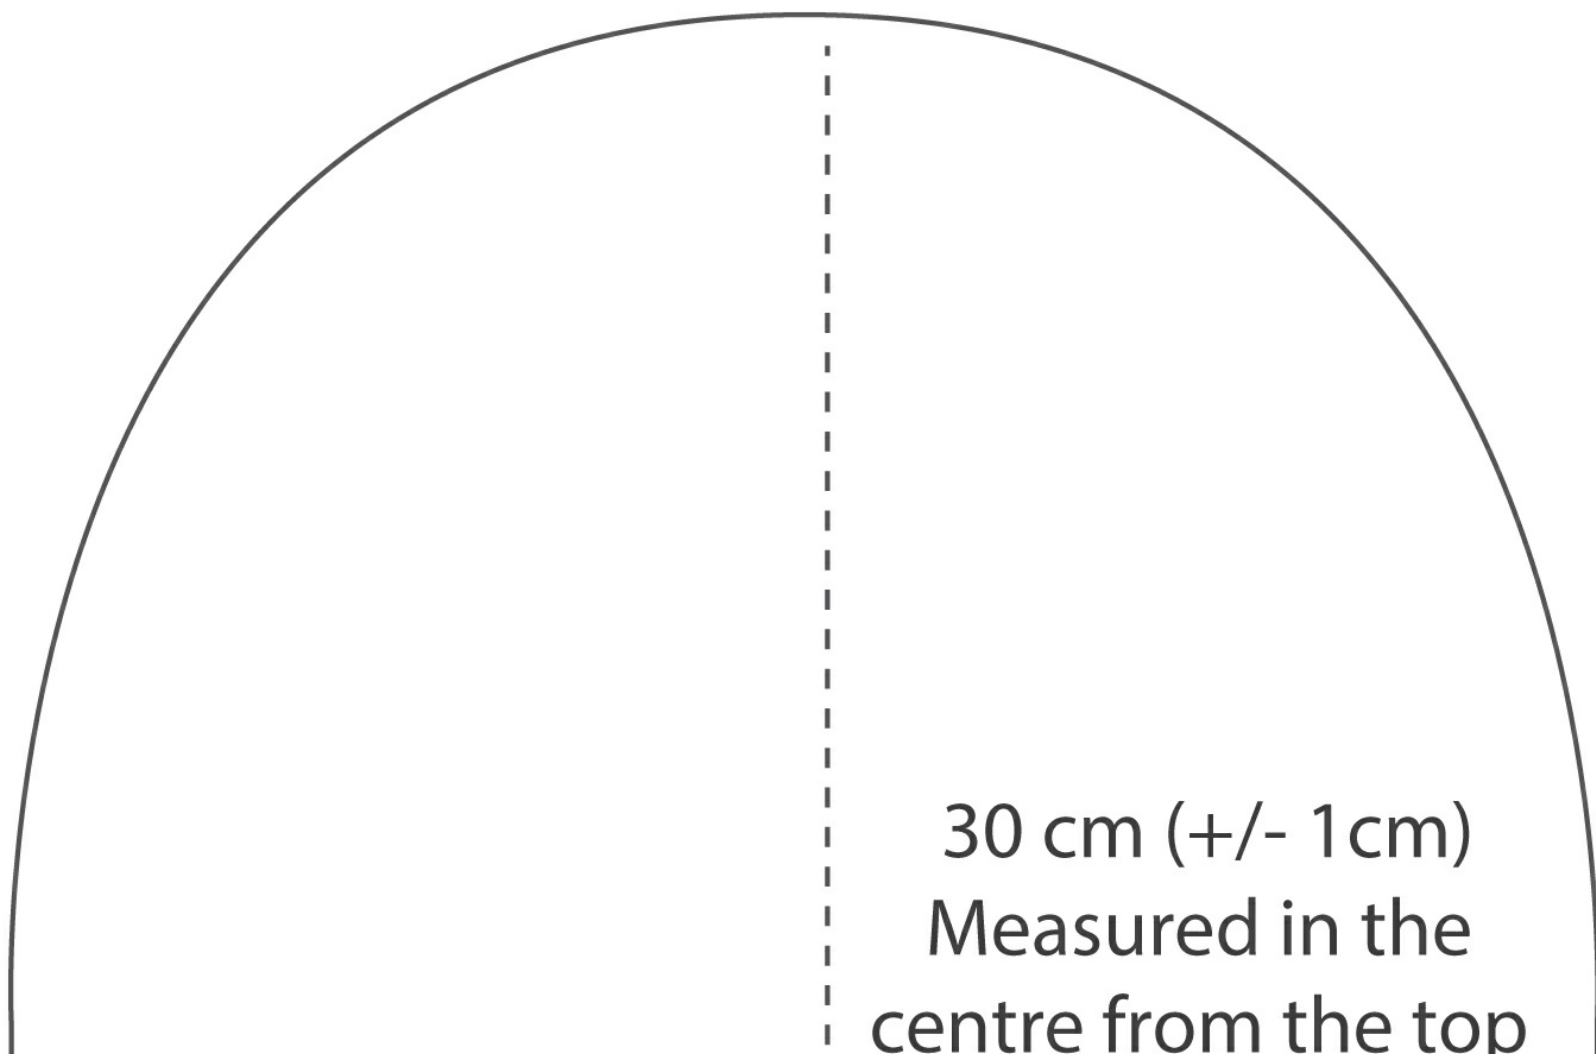

UC907

Mens Cargo Shorts

**Sizes**

28 - 46

**Specification**

- 65% Polyester 35% Cotton
- Two side hip pockets
- Flat front with concealed metal zip on fly
- Modern Fit
- Concealed Metal Rivet Button Fastening at Waist
- Two cargo pockets (with Velcro closure) on side leg
- Two jetted pockets on back hip
- Twin belt loops, re enforced for additional strength

**Colours**

SIZE CHART

to the bottom.  
Measured flat/  
relaxed.

---

20 cm (+/- 1cm) Opening Measurement.  
Measured flat/relaxed.